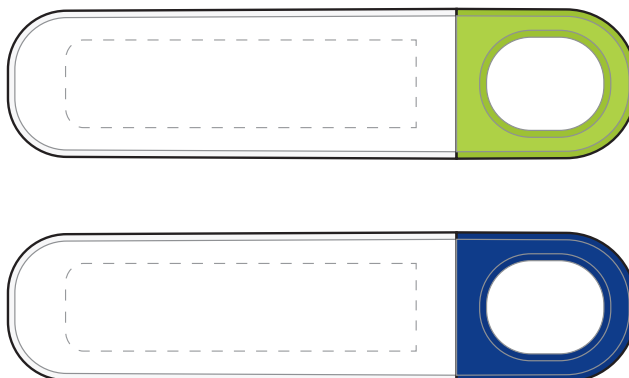

ITEM # 53064 - 4 Bit Screwdriver Tool Kit (Photolmage 4 Color)

Available Color(s) : Green, Blue
Imprint Area Size : 2" W x 1/2" H
Artwork Format(s) accepted : CMYK TIF 300 dpi (with 0.25" bleed)
or Vector EPS (type outlined)
Artwork Recommendations : No type smaller than 7 pt.

Industry standard allows
1/16" movement in any direction

Purchase Order #:

4 Colour Imprint

* Template Shown at 90%
Border Does Not Print

 Imprint Area

NOT TO SIZE. FOR PLACEMENT ONLY

ART NOTES: