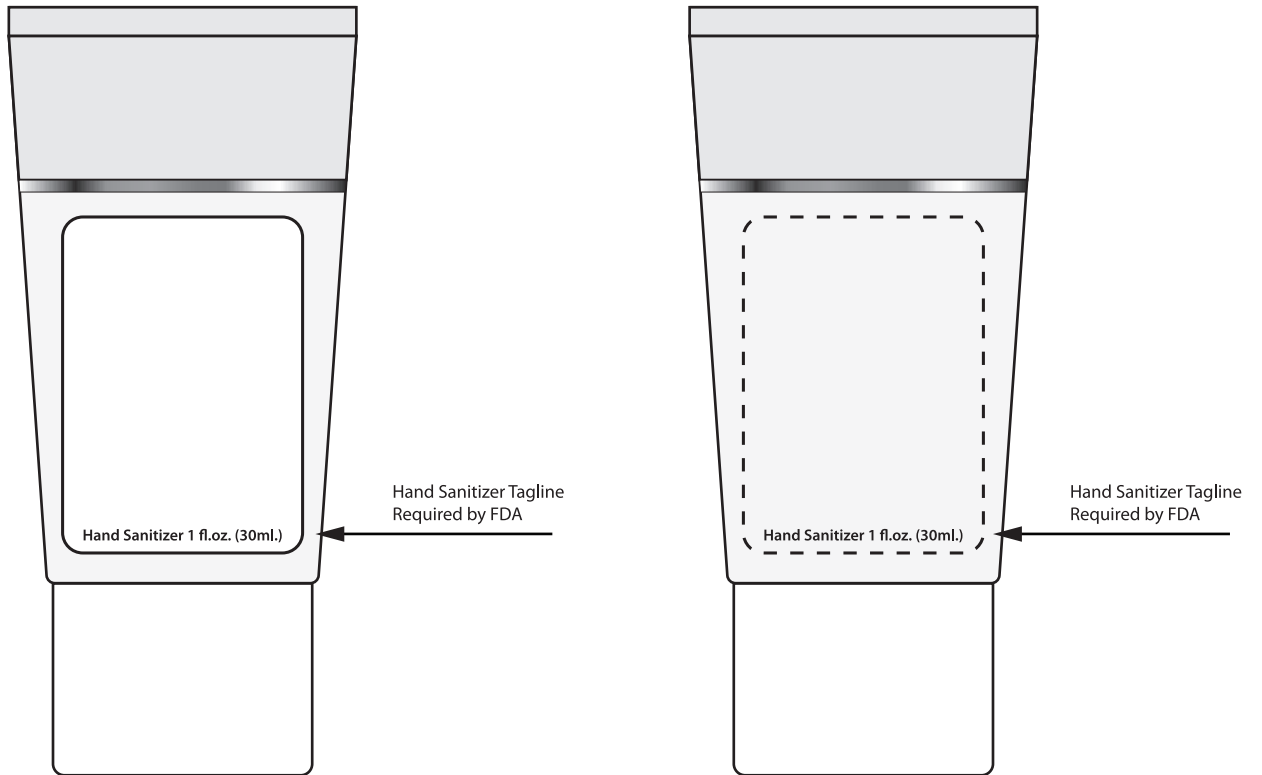

# ITEM #5257

# 4CP Label Pad Print

4-Color Process on Label

Pad Print directly on Item

Imprint Size: 1-1/4" x 1-3/4"

Size: 100% of actual size