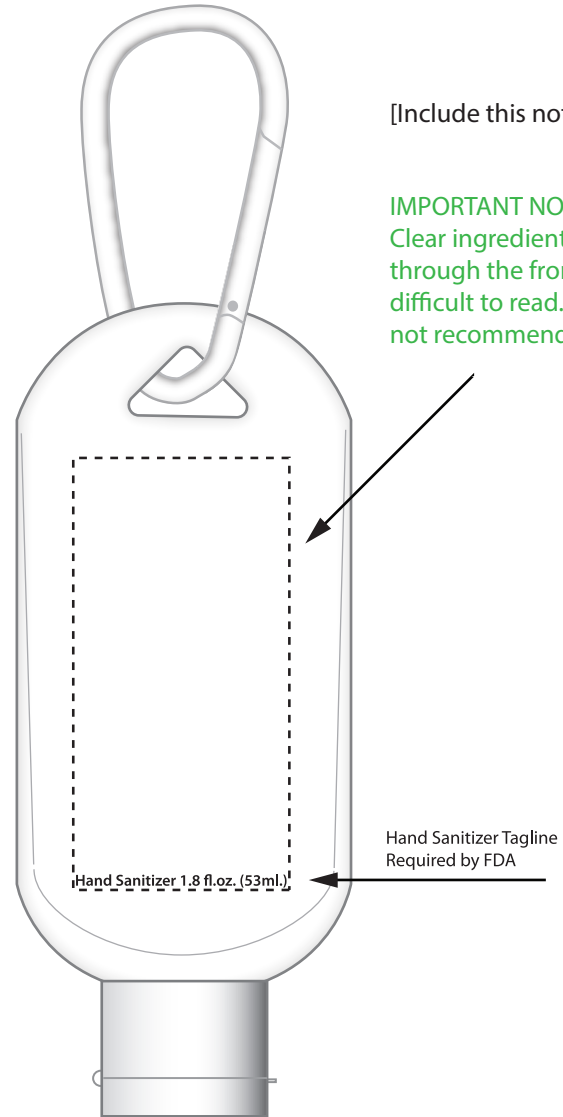

# ITEM #5248

4-Color Process on Label

# ITEM #5248S

Pad Print directly on the Item

Size: 100% of actual size