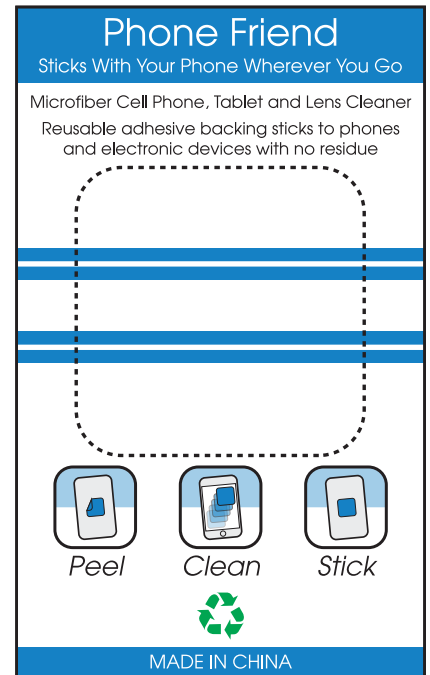

ITEM # 5184HTOP3 - Phone Friend Microfiber Cleaner (Large Square)

Available Color(s) :
 Imprint Area Size : Full Bleed on Microfiber and Card
 Artwork Format(s) accepted : CMYK TIF 300 dpi (with 0.25" bleed)
 or Vector EPS (type outlined)
 Artwork Recommendations : No type smaller than 7 pt.

Industry standard allows
 1/16" movement in any direction

Purchase Order #:

4-Color Process

* Template Shown at 100%
 Border Does Not Print

Microfiber Cleaner

Custom Insert Card
 (Front)

(Back)

Standard Insert Card
 (Front Only)

Dotted line indicates placement of microfiber cleaner on card and does not print.

ART NOTES:

NOT TO SIZE. FOR PLACEMENT ONLY