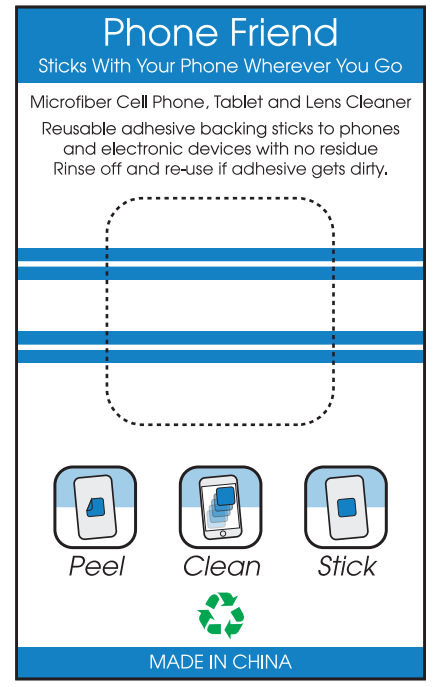

ITEM # 5183HTOP3 - Cell Phone Sticky Microfiber Cleaner-Square

Available Color(s)	:	
Imprint Area Size	:	Card Imprint: 2-sided, 2-1/8" W x 3-1/2" H
Artwork Format(s) accepted	:	CMYK TIF 300 dpi (with 0.25" bleed) or Vector EPS (type outlined)
Artwork Recommendations	:	No type smaller than 7 pt.

Industry standard allows 1/16" movement in any direction

Purchase Order #:

4-Color Process

* Template Shown at 100% Border Does Not Print

Microfiber Cleaner

Custom Insert Card (Front)

Standard Insert Card (Front Only)

(Back)

Dotted line indicates placement of microfiber cleaner on card and does not print.

ART NOTES:

NOT TO SIZE. FOR PLACEMENT ONLY