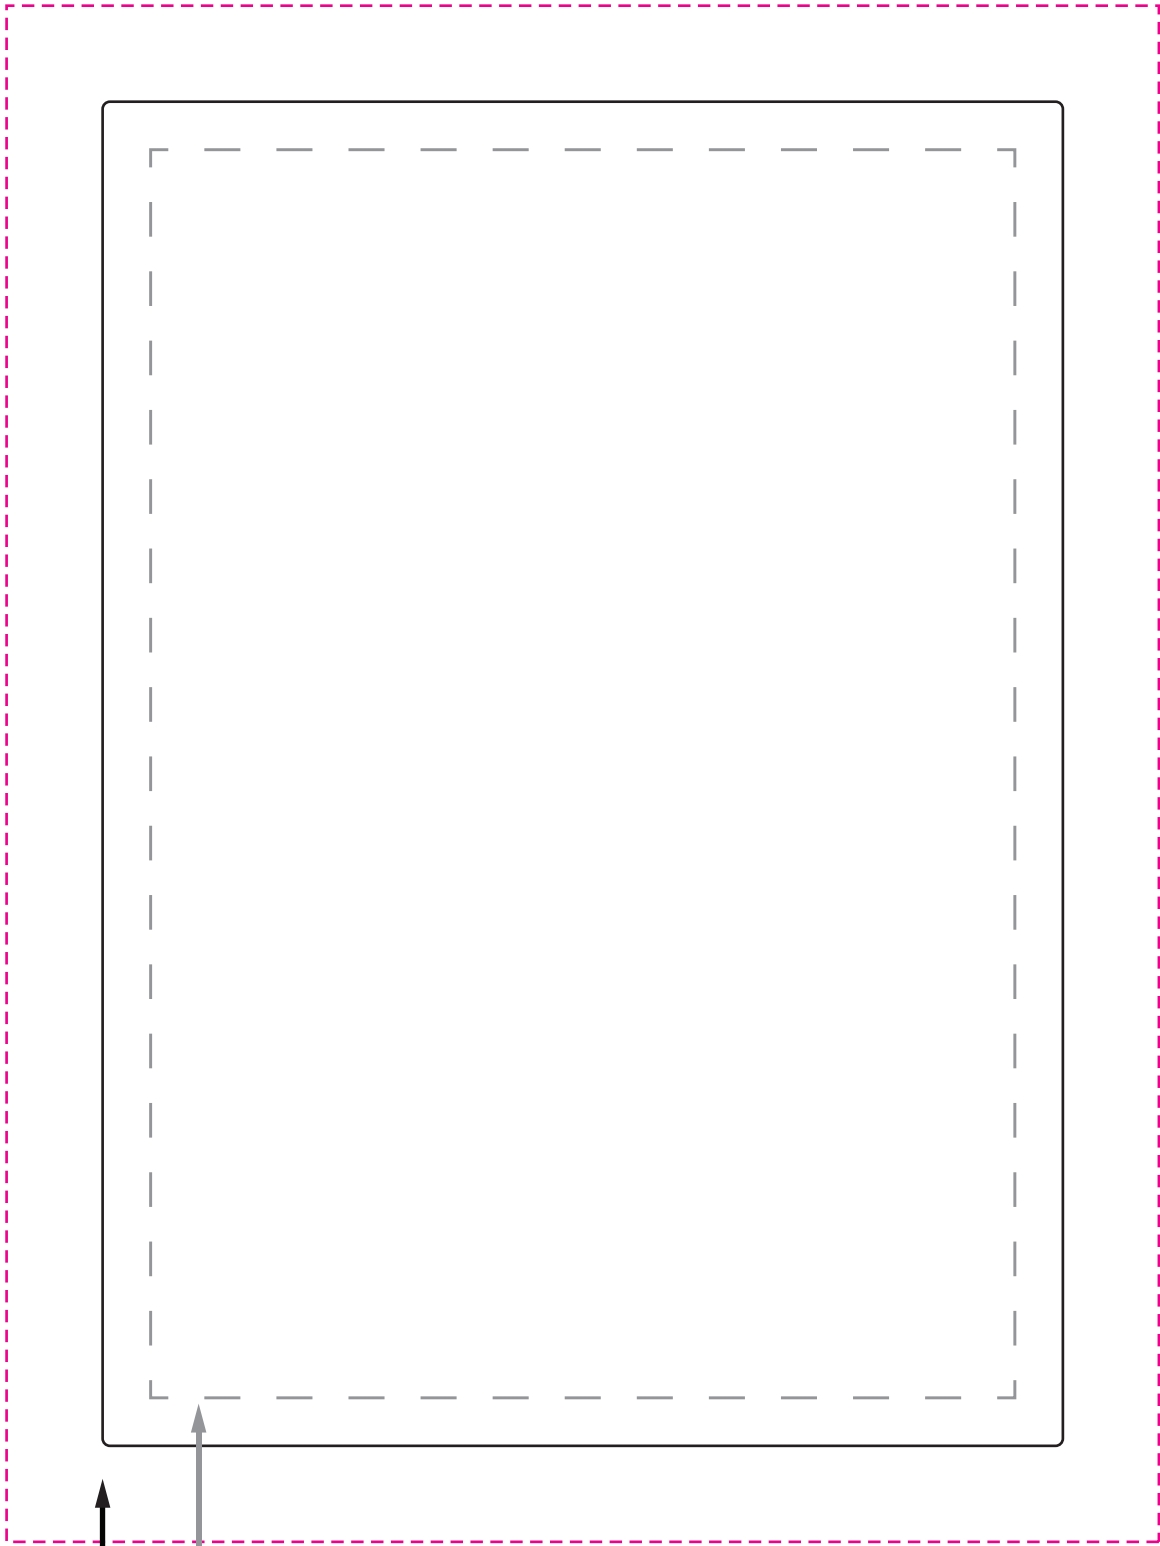

ITEM #5181OP3

Full Color Sublimation

Bleed Size
Item Size
Safe Area

Item Size: 5" x 7"

Safe Area: 4.5" x 6.5" (Art outside the safe area may be touching the edge or slightly cut off on some pieces due to small movement during printing. Important text and logos should be kept within the safe area to avoid potential cutoff)

Full Bleed Imprint Size: 6" x 8" (Total print size required to print across all item edges and account for any movement during printing)