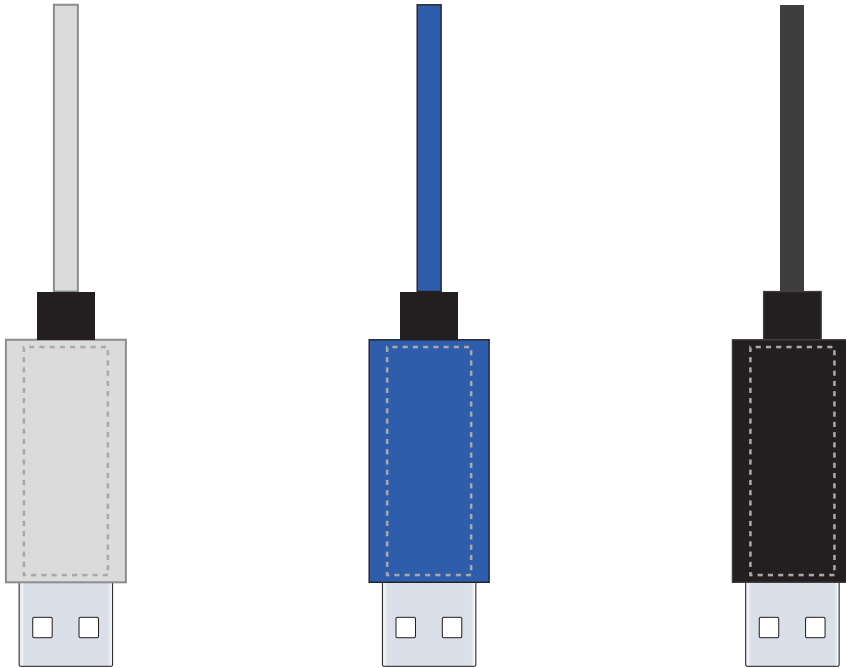

Item 5141

Pad Print

Imprint Area: $7/16''$ x $1-3/16''$