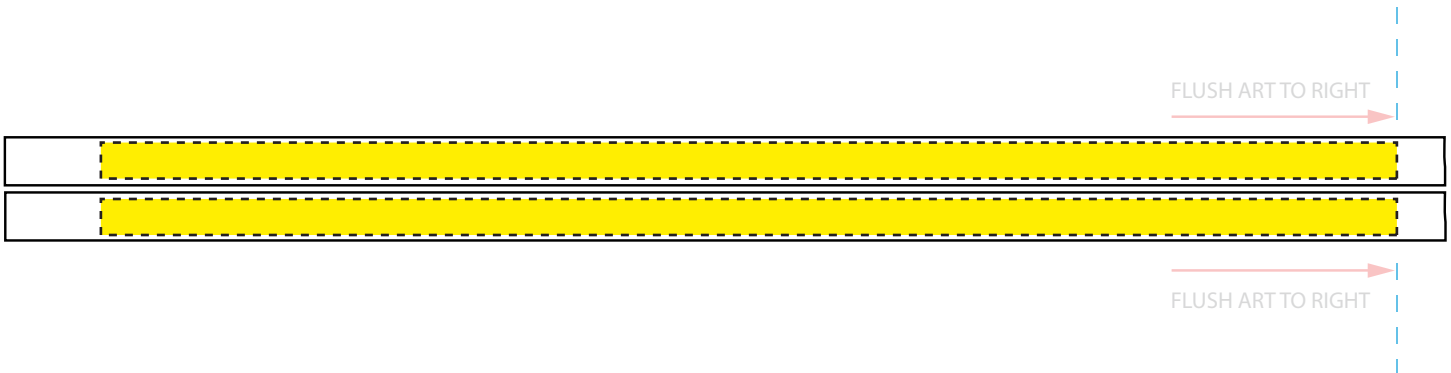

# Item #5133 - Lanyard Like Extra Long Charging Cable

Available Color(s) :  
Imprint Area Size : 13.1/2" x 3/8"  
Artwork Format(s) accepted : CMYK TIF PDF AI EPS 300 dpi  
or Vector EPS (type outlined)  
Artwork Recommendations : No type smaller than 6 pt.

Industry standard allows  
1/16" movement in any direction

**Purchase Order #:**

\* Template Shown at 50%  
Border Does Not Print

Imprint area: 13.1/2" x 3/8"

 = imprint area

**ART NOTES:**