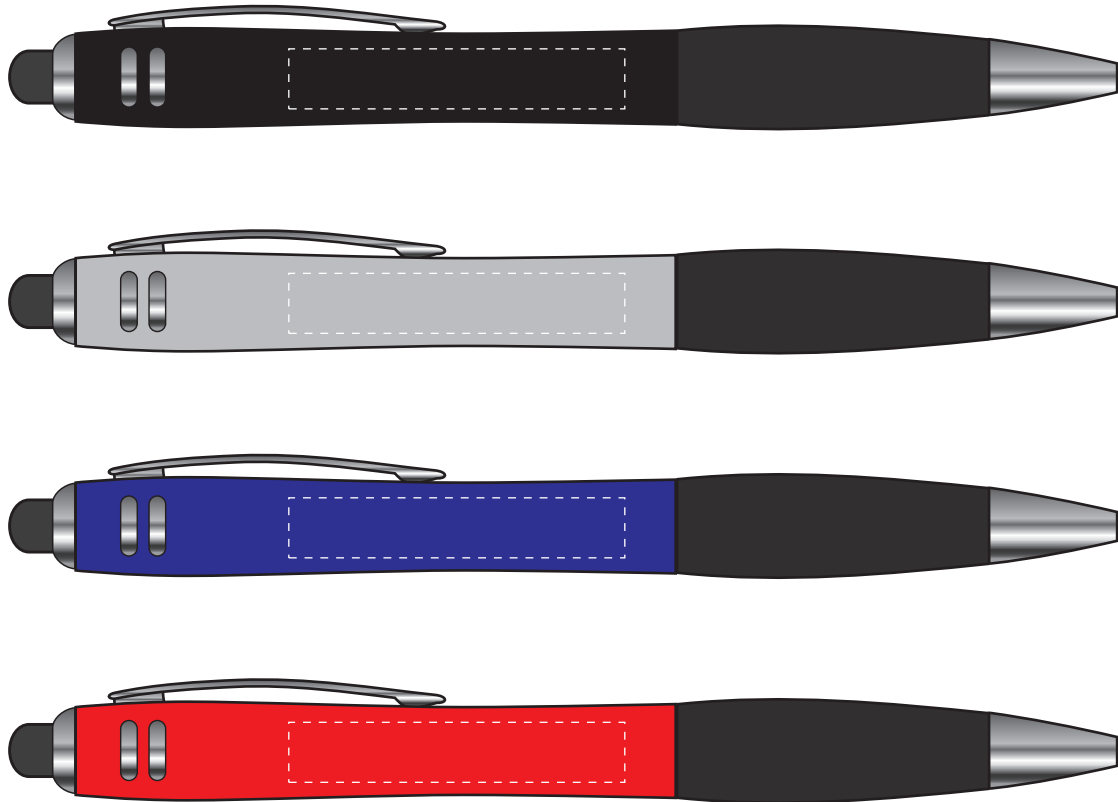

ITEM #3344

Laser Engraved

Standard Imprint Location

Imprint size: 1-3/4" x 5/16"

Optional Second Side Imprint Location

Imprint size: 1-3/4" x 5/16"

Size: 100% of actual size