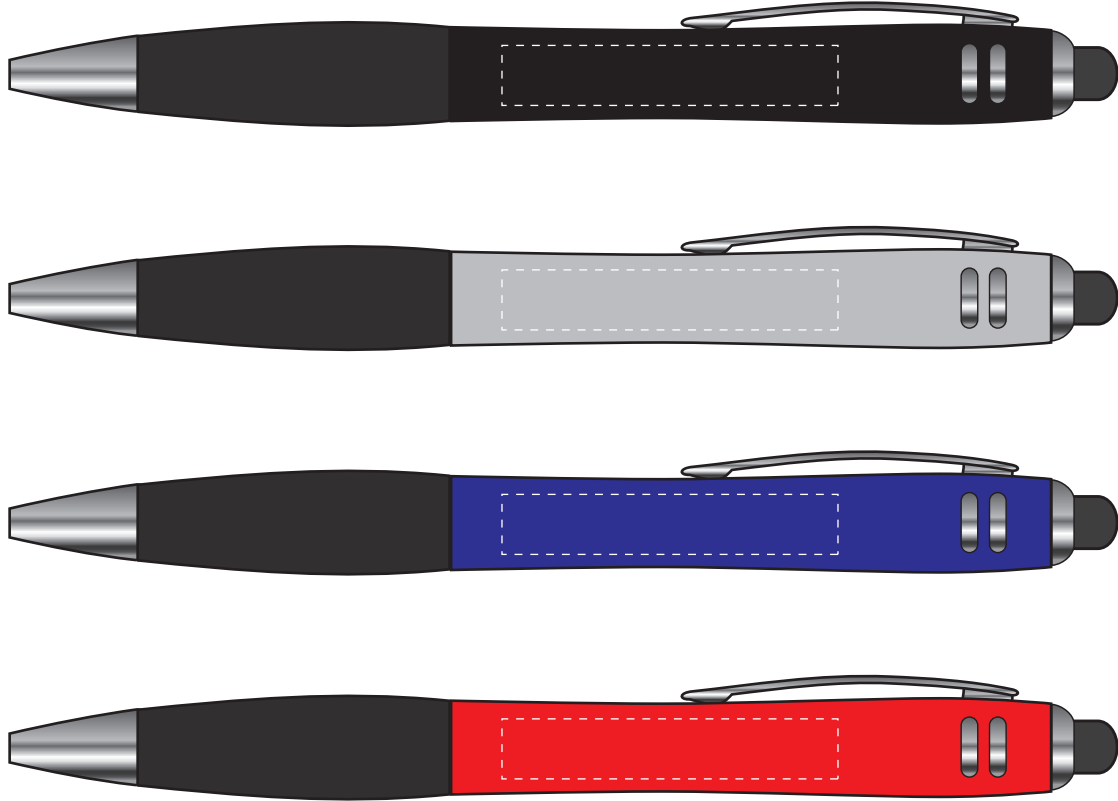

ITEM #3344

Laser Engraved

Standard Imprint Location

Imprint size: 1-3/4" x 5/16"

Optional Second Side Imprint Location

Imprint size: 1-3/4" x 5/16"

Size: 100% of actual size