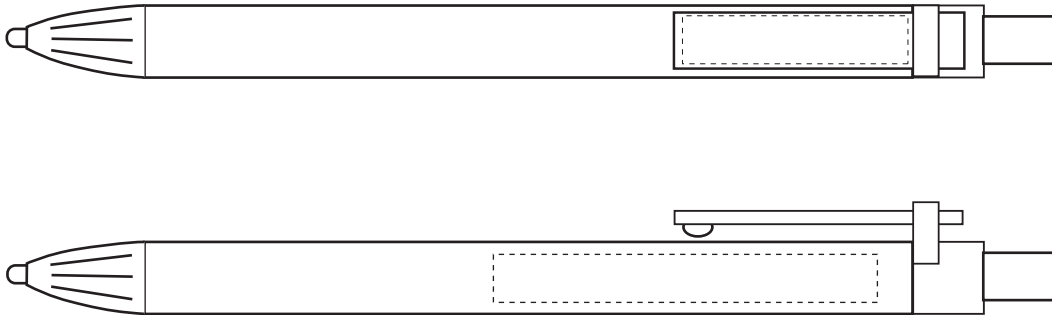

ITEM # 3314 - Recycled Cardboard Pen with Wood Clip (Spot Color Print)

Available Color(s) : Red,Blue,Green
Imprint Area Size : 2" W x 1/4" H
3-1/2" W x 1/4" H
Artwork Format(s) accepted : CMYK TIF 300 dpi (with 0.25" bleed)
or Vector EPS (type outlined)
Artwork Recommendations : No type smaller than 7 pt.

Industry standard allows
1/16" movement in any direction

Purchase Order #:

Spot Color Print

* Template Shown at 100%
Border Does Not Print

 =IMPRINT AREA

ART NOTES: