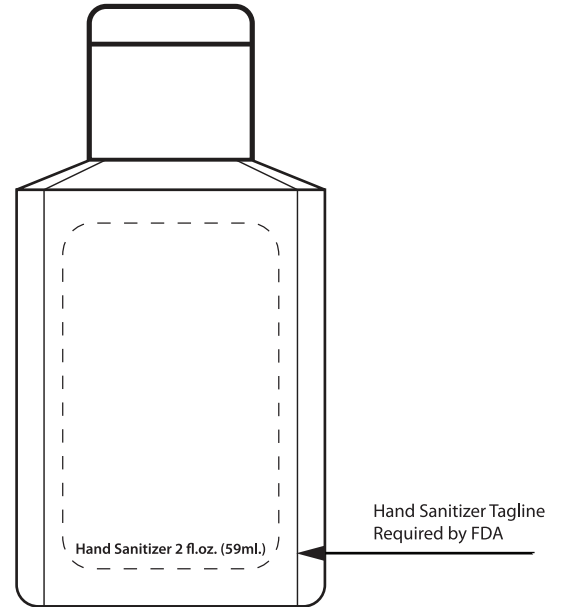

ITEM #1912

4-Color Process on Label
Imprint Size: 1-1/8" x 1.8"

ITEM #1912S

Pad Print directly on Item
Imprint Size: 1-1/8" x 1.8"

100% of actual size